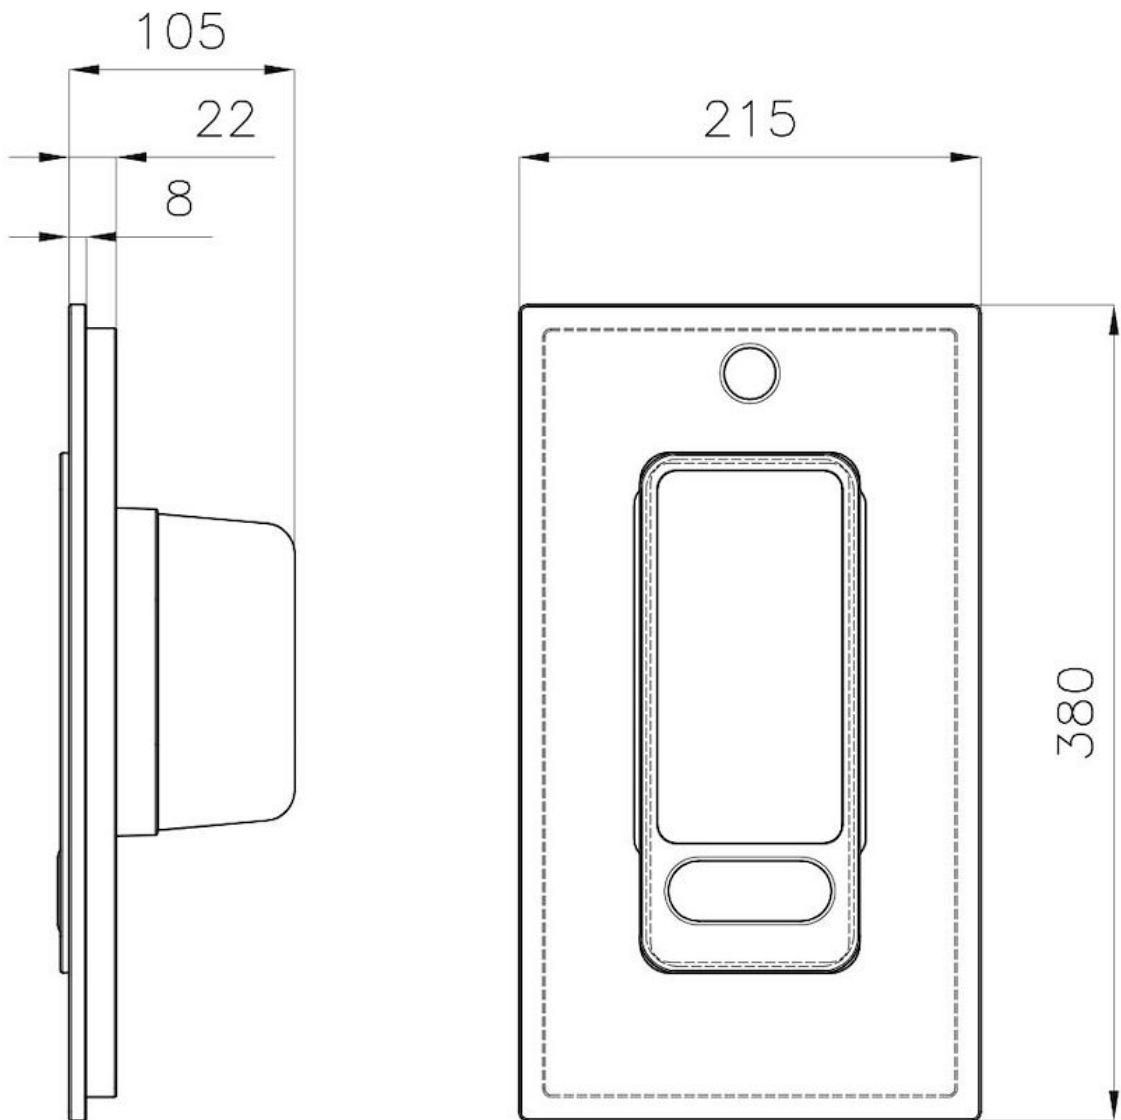

TECHNICAL DATA